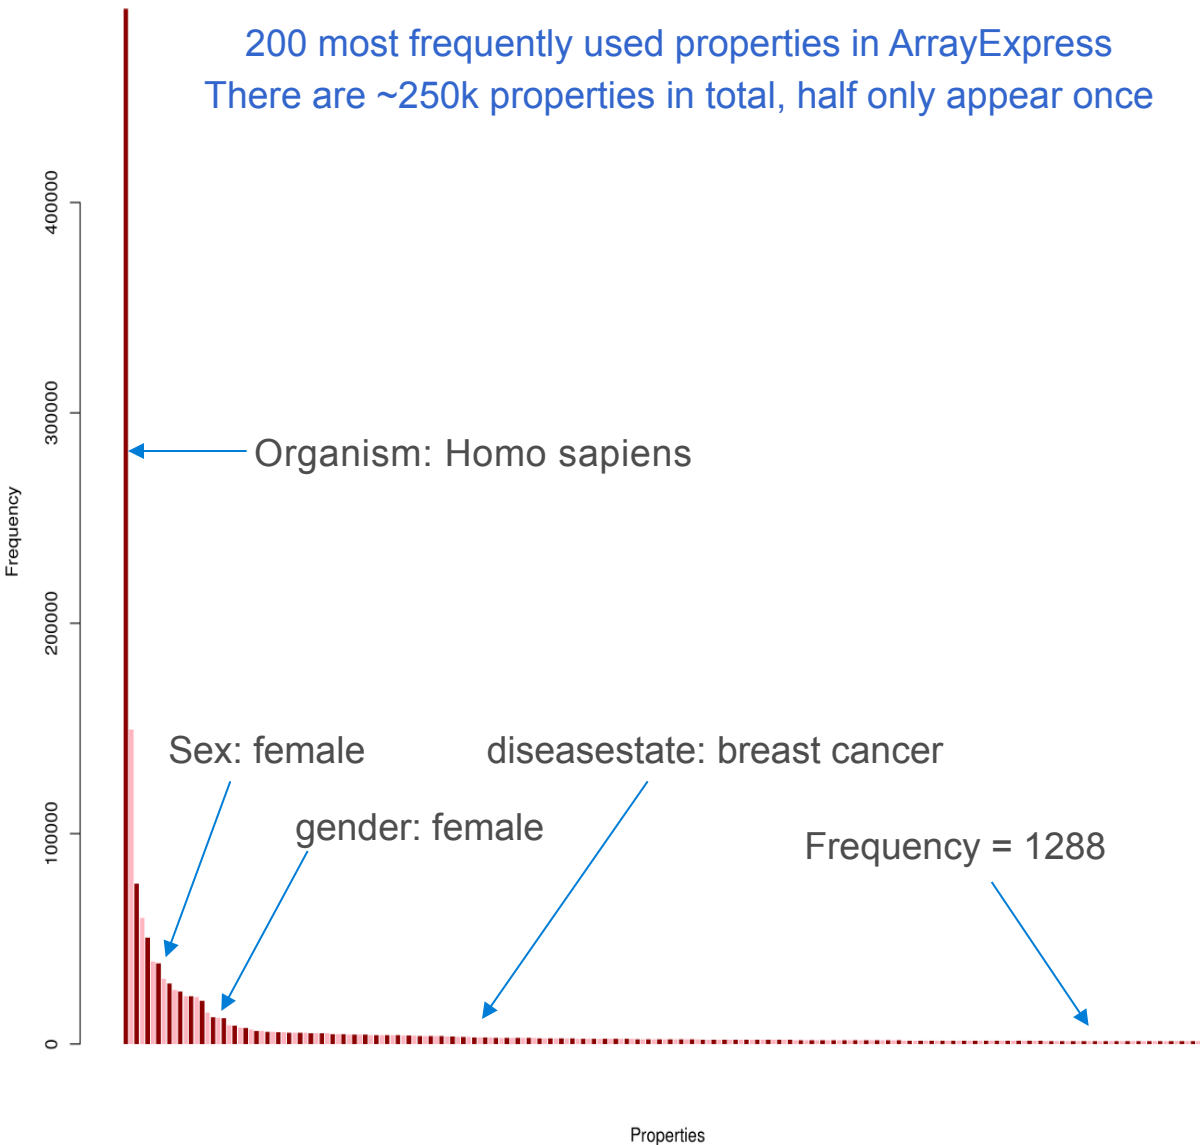

A PICTURE PAINTS 250,000 WORDS

200 most frequently used properties in ArrayExpress
There are ~250k properties in total, half only appear once

THE GOOD, THE BAD AND THE FUNDING

Bad	Good
Sectarianism	Competition
Subjective discrimination	Scientific evidence
Telling users they're doing it wrong	Listening to users
Alienating communities	Encouraging discussion (even when we don't agree)
Philosophy	Philosophy
Pepsi	Coca Cola