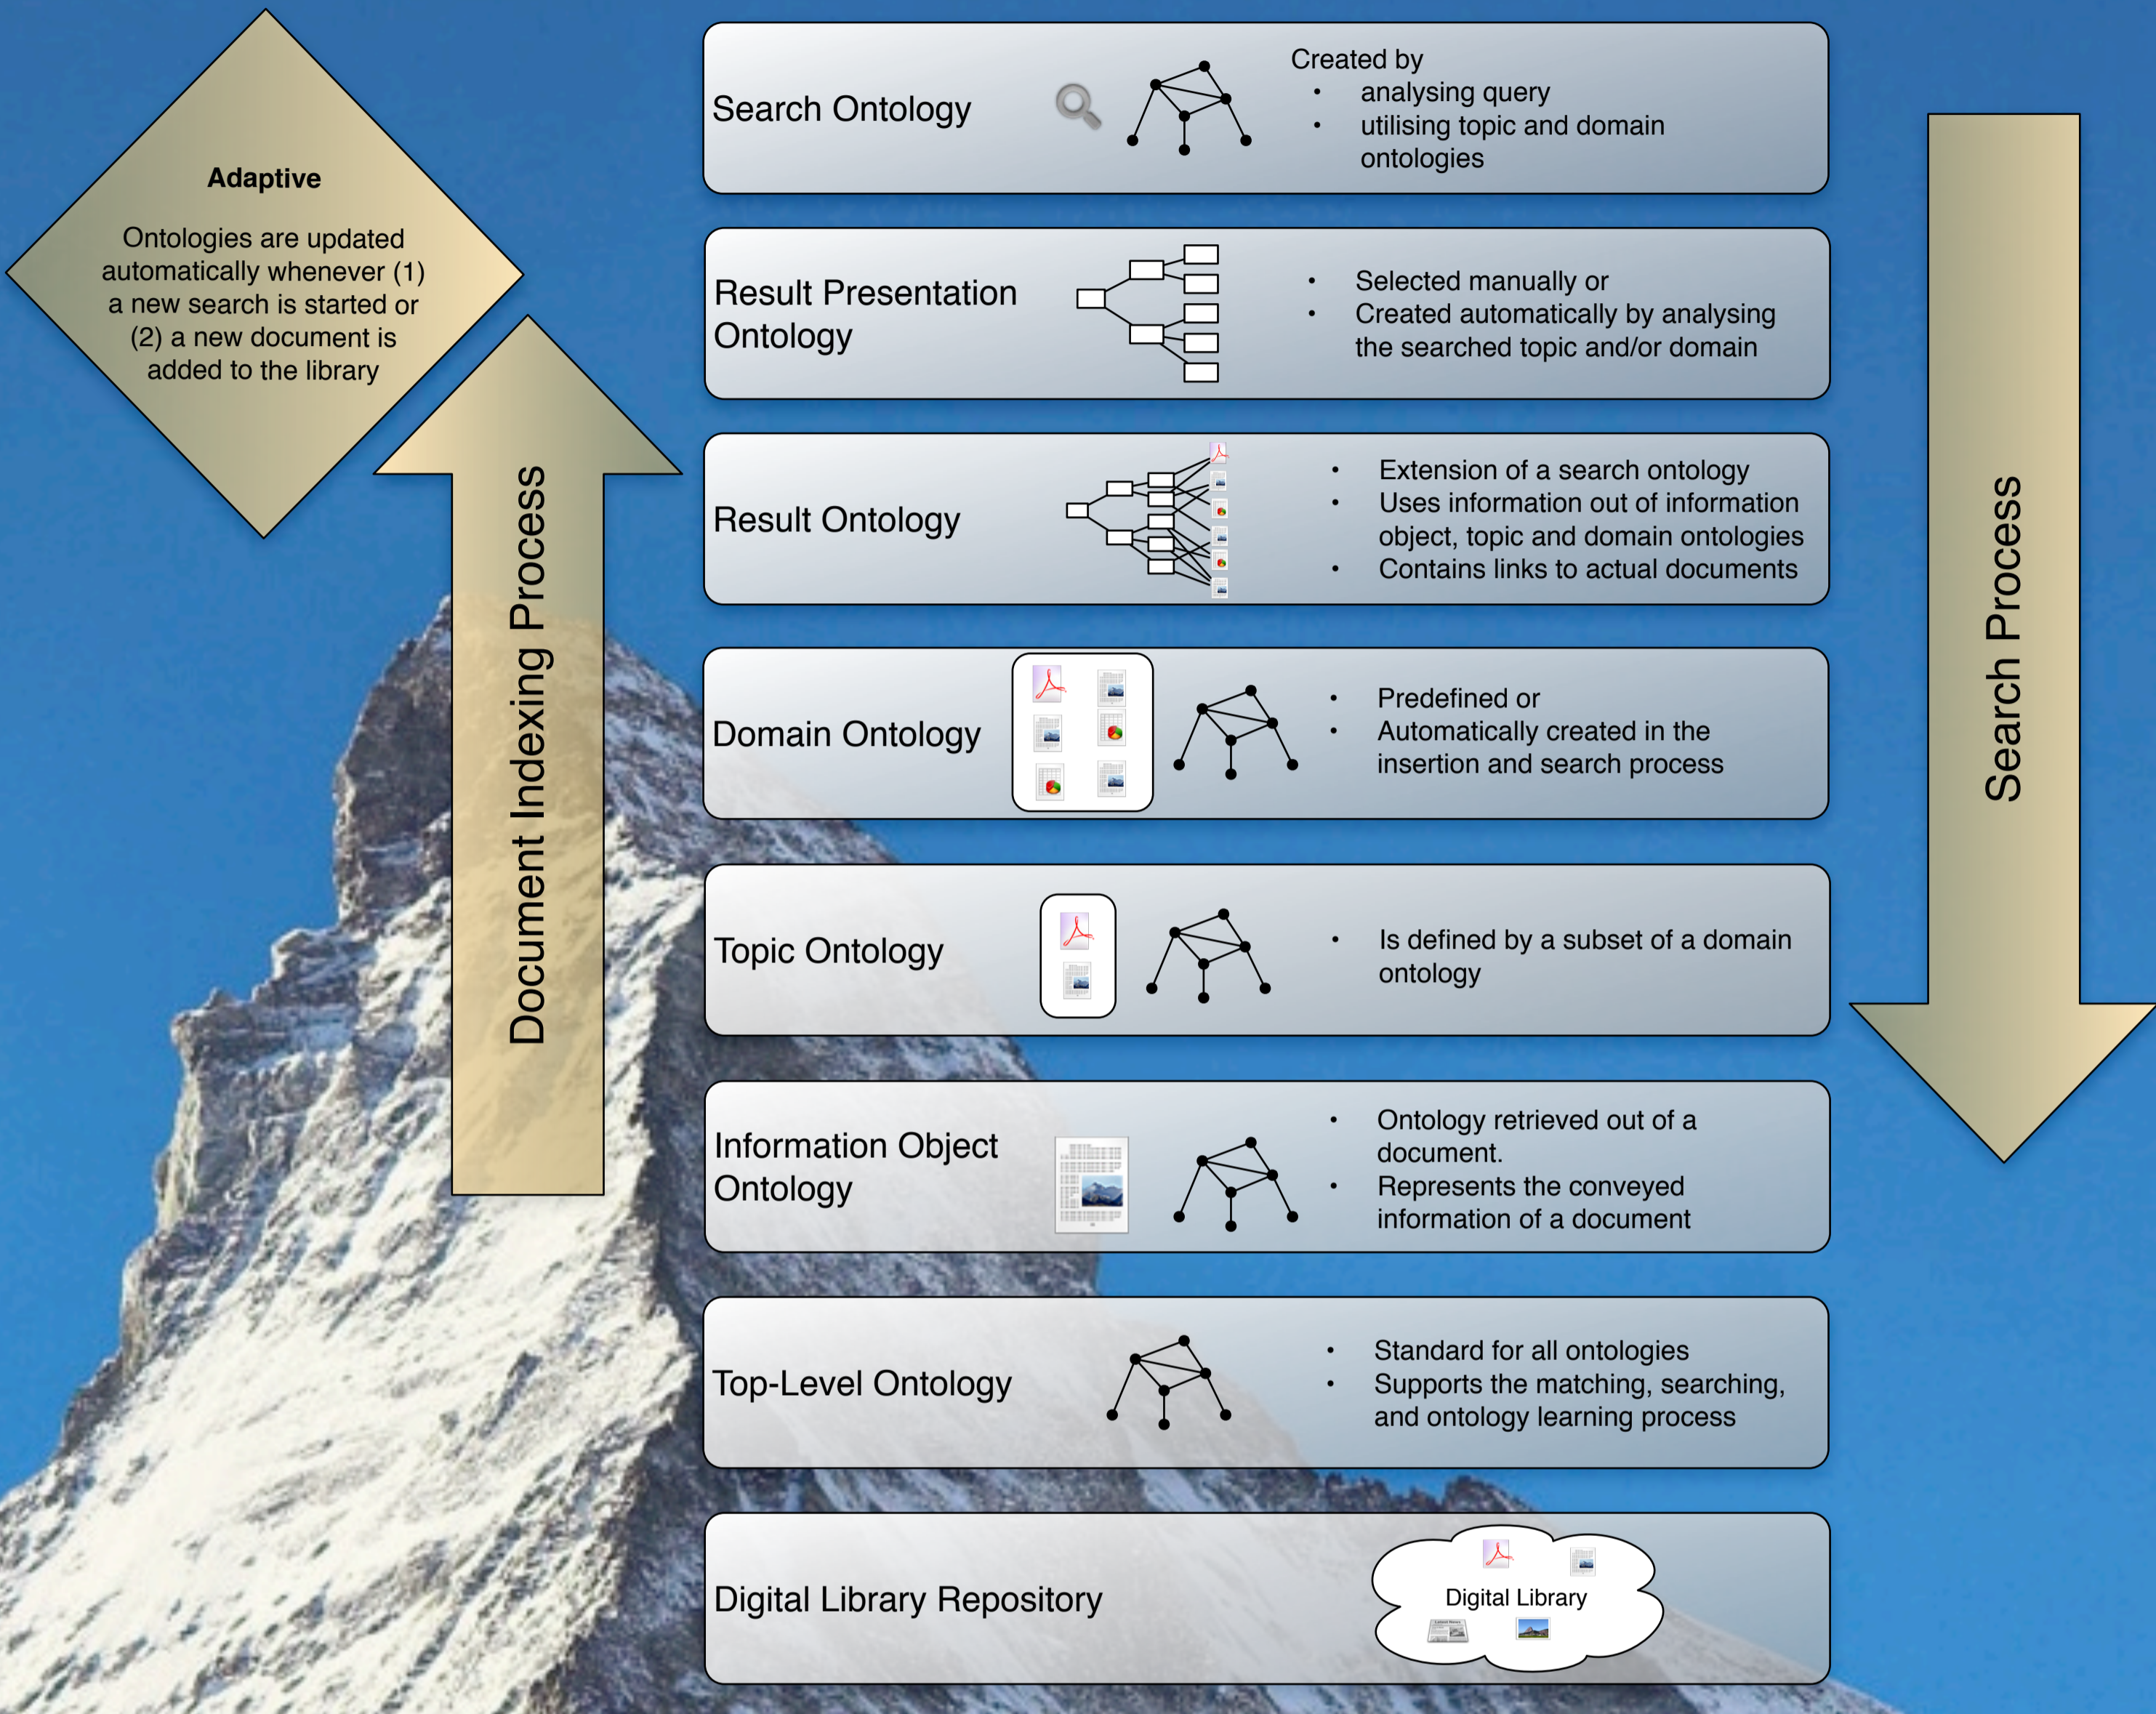

# Adaptive Ontology-Based Indexing and Search Processes in Digital Libraries

Emanuel Reiterer

Curtin Business School  
School of Information Systems

## Search and Indexing Processes

### Search Process

### Indexing Process

Supervisor:  
Associate Professor John Venable

Associate supervisors:  
Dr. Torsten Reiners  
Dr. Lincoln Wood  
Dr. Christian Gütl